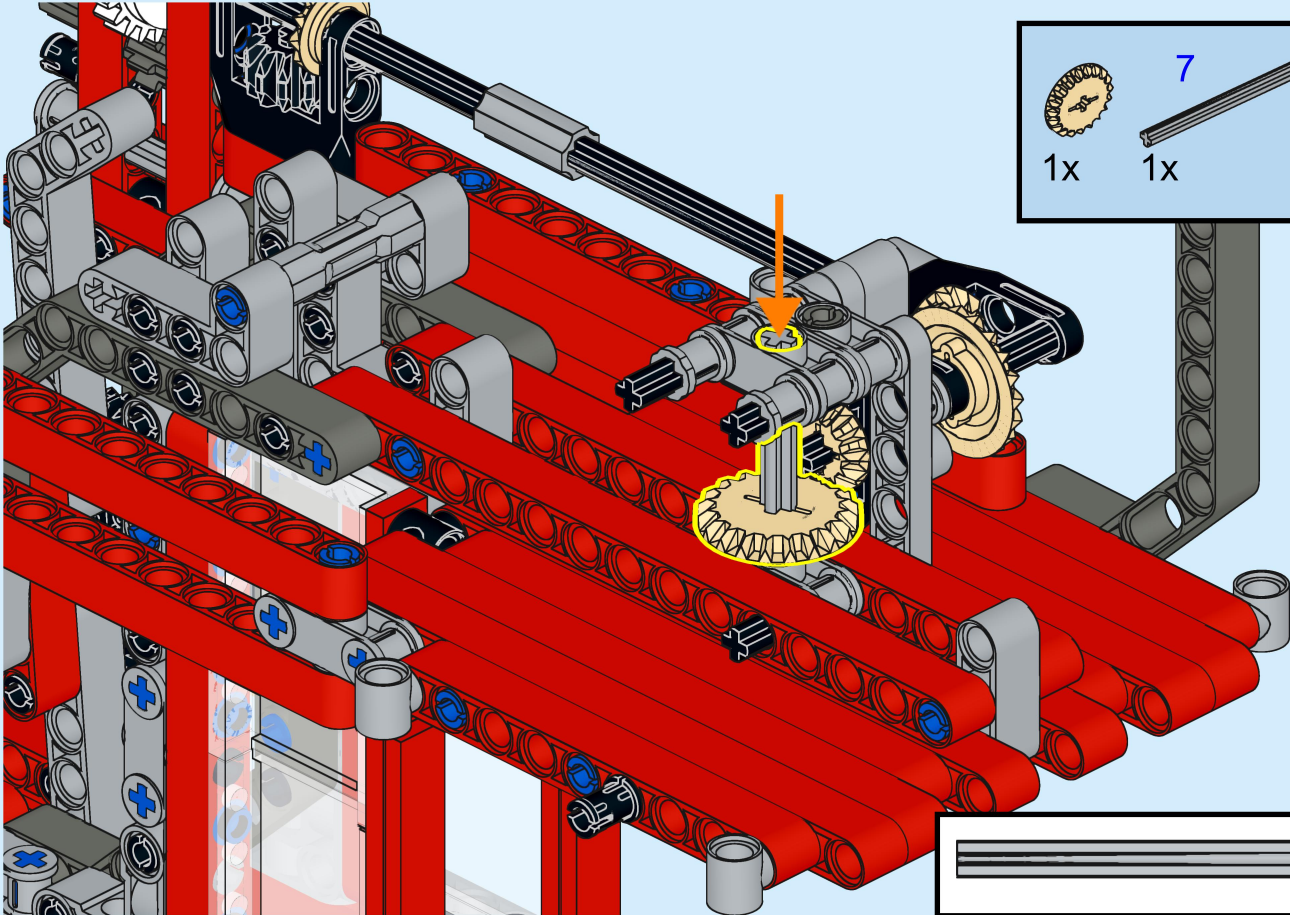

1:1

1x 2x

This inset box shows the parts required for step 85: one blue Technic pin and two grey Technic Technaxx 1-hole Technic axles.

1 2

This inset shows the assembly sequence for step 85. Step 1 shows a grey Technic Technaxx 1-hole Technic axle being inserted into a hole in a red Technic beam. Step 2 shows a blue Technic pin being inserted into the hole of the axle.