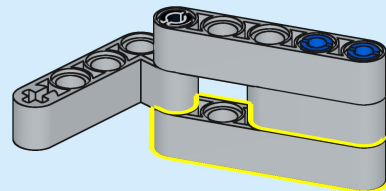

1:1

1x 2x

This inset box shows the parts required for step 85: one blue Technic pin and two grey Technic Technaxx 1-hole Technic axles.

1 2

This inset shows the assembly sequence for step 85. Step 1 shows a grey Technic Technaxx 1-hole Technic axle being inserted into a hole in a red Technic beam. Step 2 shows a blue Technic pin being inserted into the hole of the axle.

86

1x 1x

87

4x

88

90

91

92