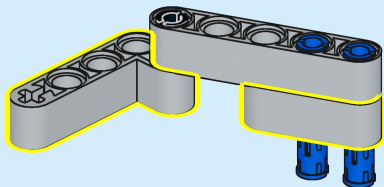

1:1

1x 2x

This inset box shows the parts required for step 85: one blue Technic pin and two grey Technic Technaxx 1-hole Technic axles.

1 2

This inset shows the assembly sequence for step 85. Step 1 shows a grey Technic Technaxx 1-hole Technic axle being inserted into a hole in a red Technic beam. Step 2 shows a blue Technic pin being inserted into the hole of the axle.

86

1x 1x

87

4x

88

90

91

92