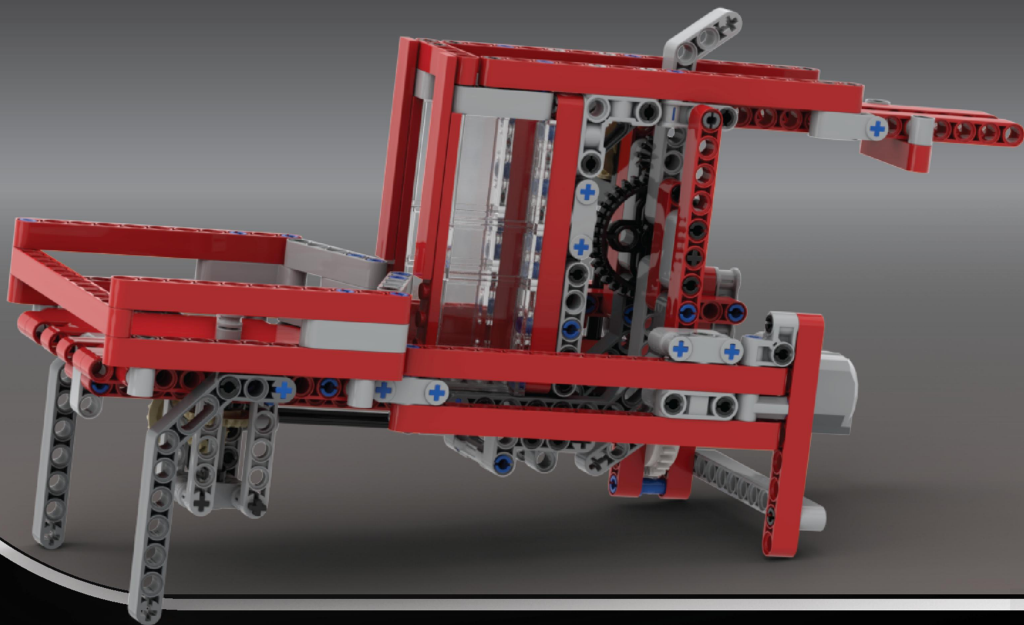

pcs/pzs

Building Toy

Jouet de construction

Juguete para Construir

Designed by

Conçu par

Diseñado por

Nate Ranck

GREAT BALL CONTRAPTION

This kit was designed for BrickFair Lego fan festival events.
Special thanks to Todd Webb for the opportunity as well as Kc Ross, Brian Bell and Ethan McCain for testing and suggestions and an extra special thanks to Stuart Roll for helping in refining the design and Lawrie George for creating the instructions.
BrickFair is not affiliated with the LEGO group we just love their stuff.