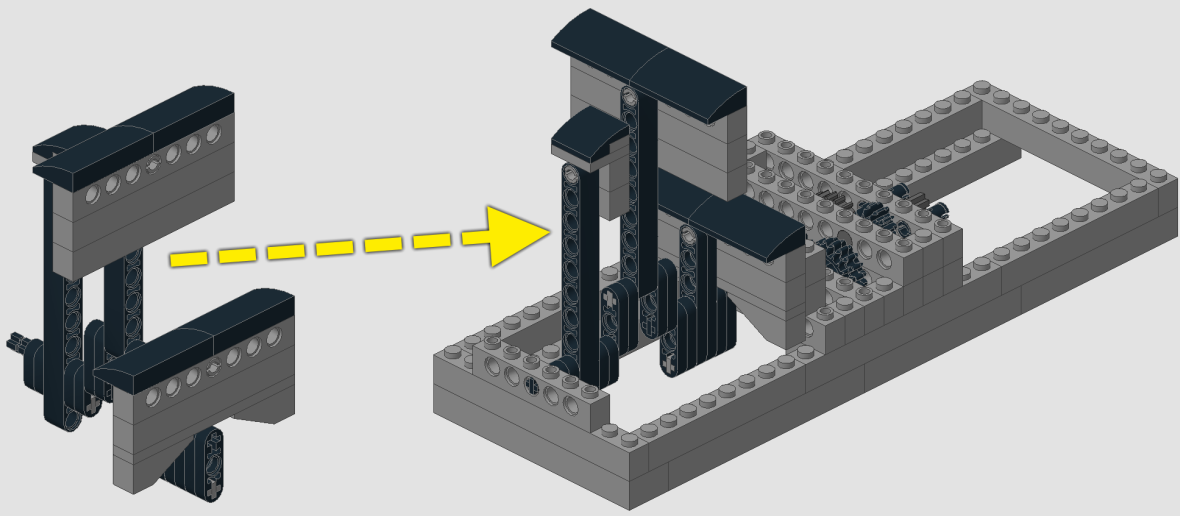

BRICKFAIR

LEGO® FAN EXPO

BrickFair 2018 GBC Workshop Module Instructions

Designed by Stuart Roll

**This set was designed for the 2018 BrickFair LEGO Fan Festival events.
At those events, a kit was sold below cost to encourage more
people to build for, and participate in, the Great Ball Contraption.
The difference in cost was covered by a gift from
the estate of Bill Bourn who wanted BrickFair to support kids
and specifically the Great Ball Contraption, which Bill thoroughly loved.
Thank you Bourn family.**

8

9

7  2x 3

8 

9 

10 

10

11